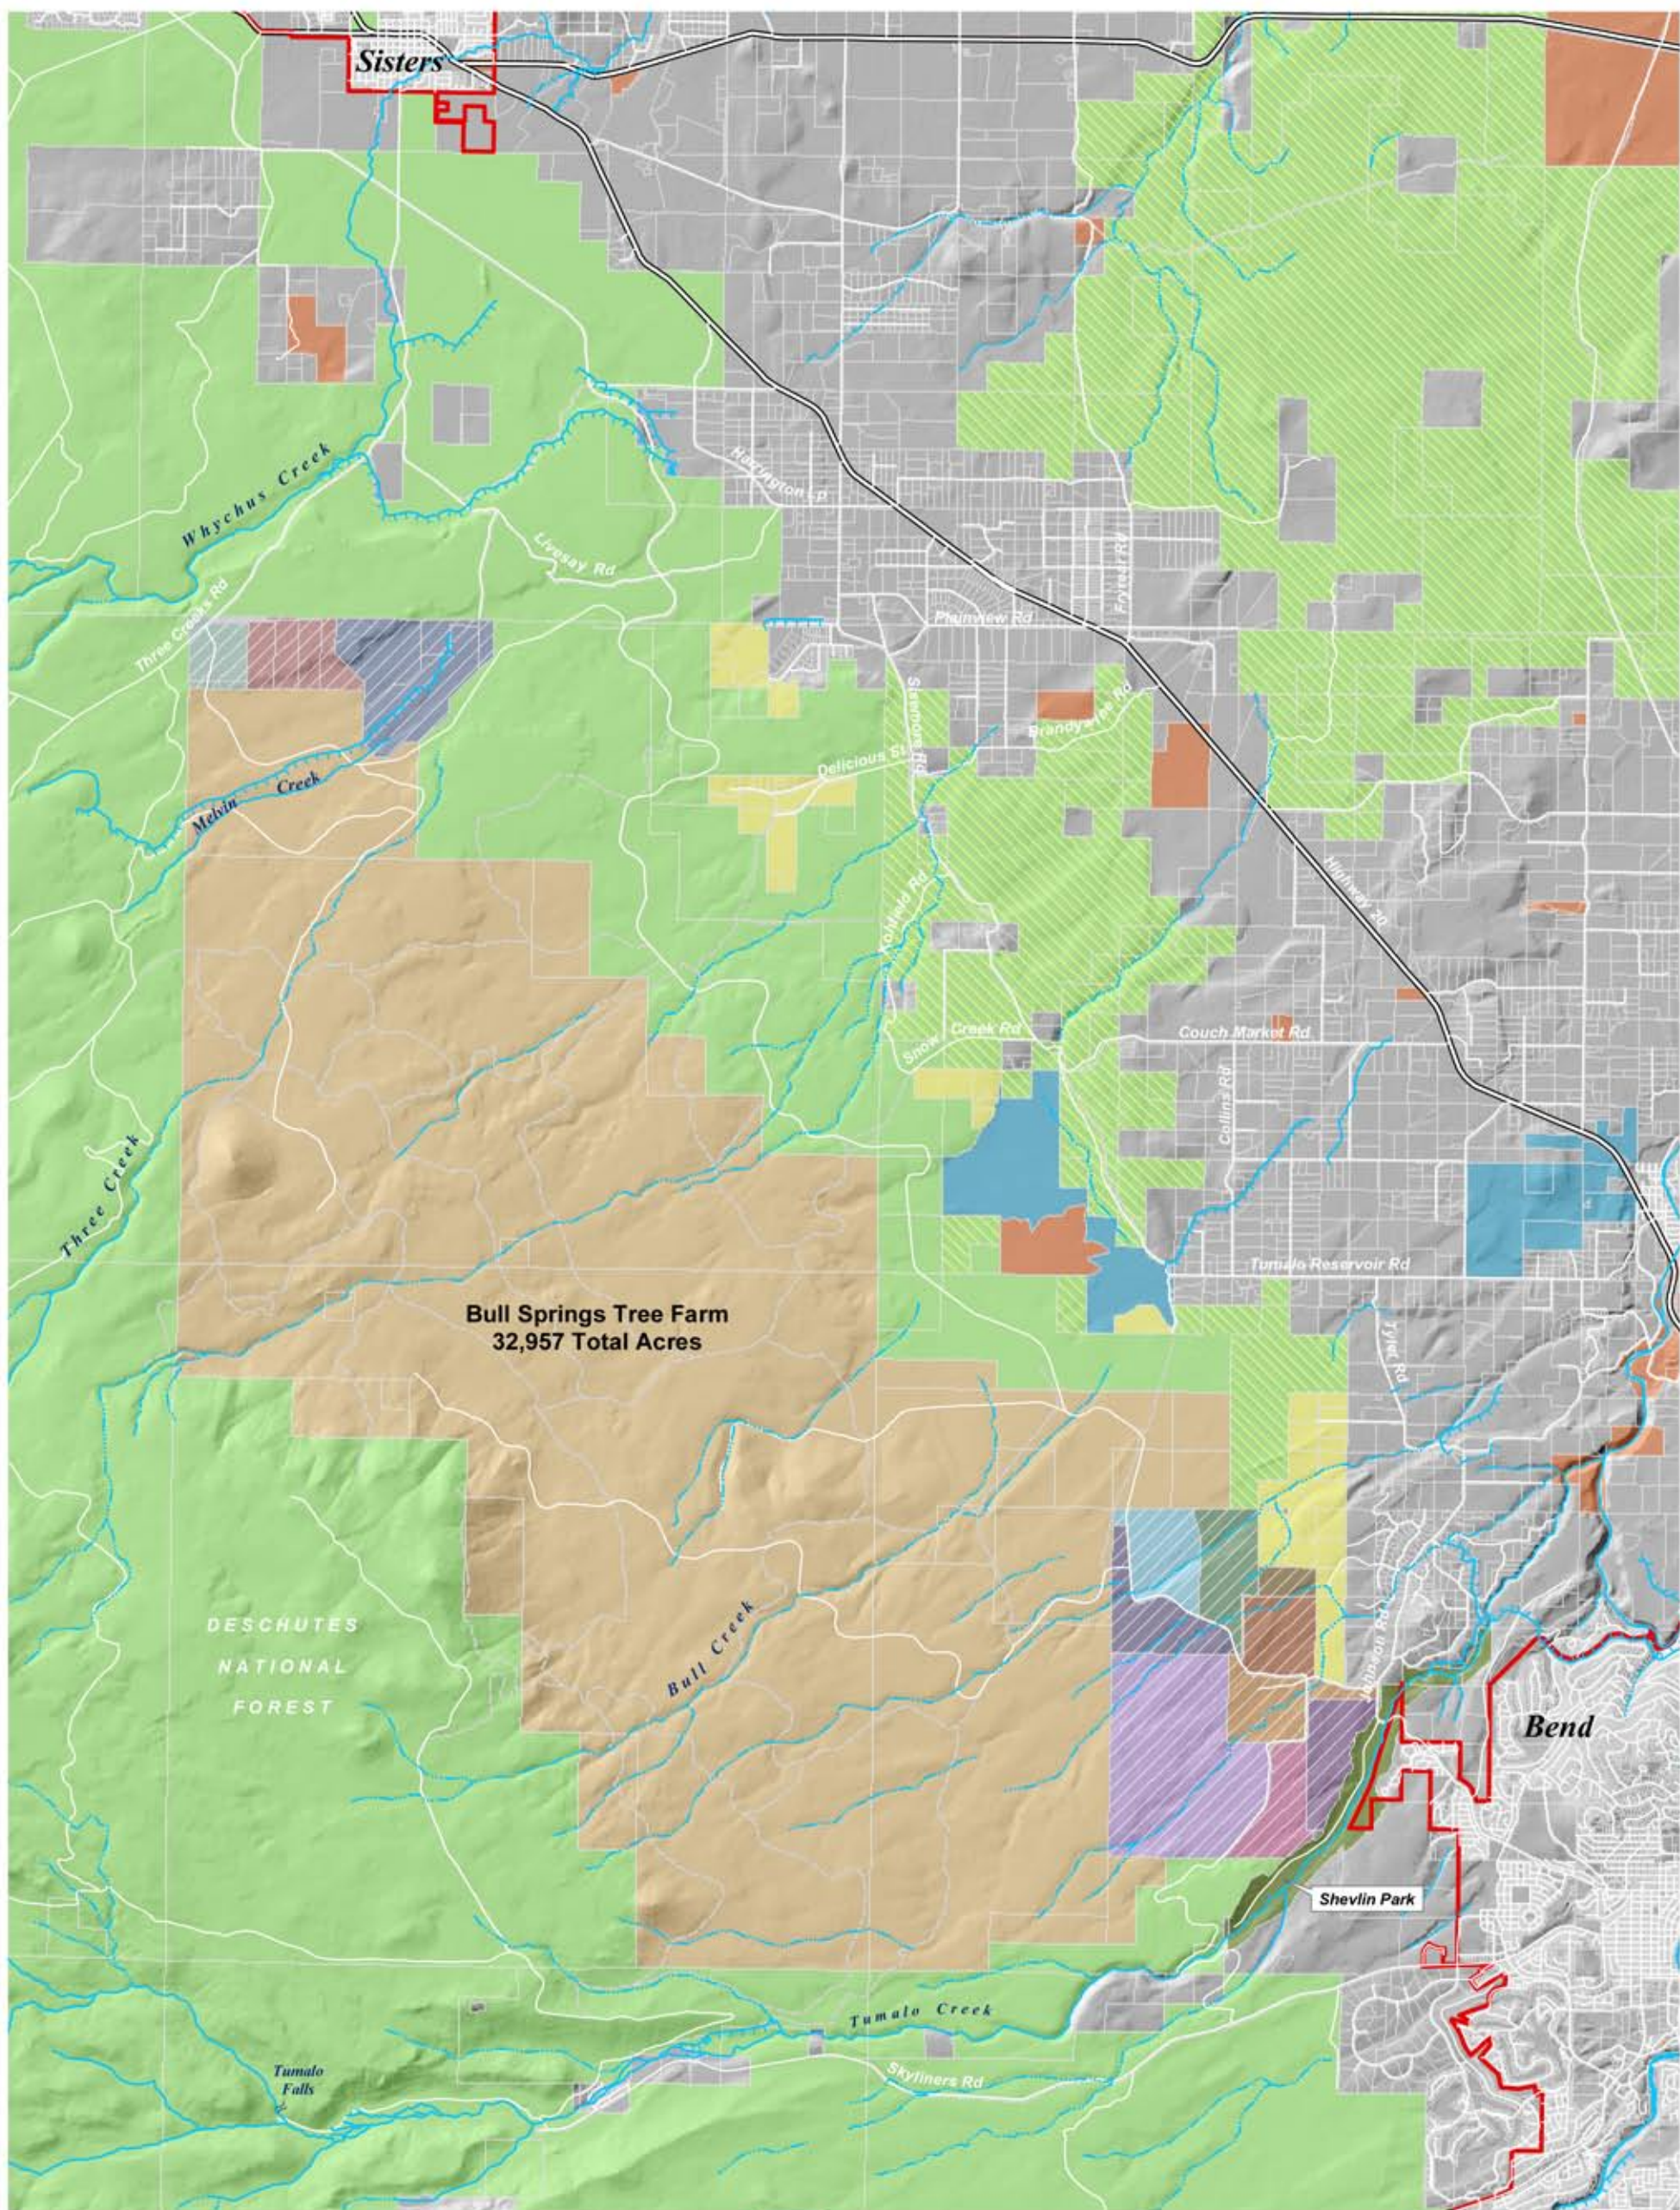

Skyline Forest (Bull Springs Tree Farm)

**Bull Springs Tree Farm
32,957 Total Acres**

DESCHUTES
NATIONAL
FOREST

Map by D. Quinlan, 6/2/10
Source:
Deschutes GIS data
BLM ownership maps
2005 NAIP 0.5 m aerial
USFS Streams layer
11x17_hillshade_owner_detail.mxd

- | | |
|---|---|
| Fidelity Parcels | Urban Growth Boundary |
| US Forest Service | Highway |
| BLM | Streets |
| State | Unimproved Roads |
| Tumalo Irrigation District | Streams |
| Private Ownership | Perennial |
| Other Private Ownership | Intermittent |
| | Canal-Aqueduct / Ditch |

0 0.5 1 2 Miles